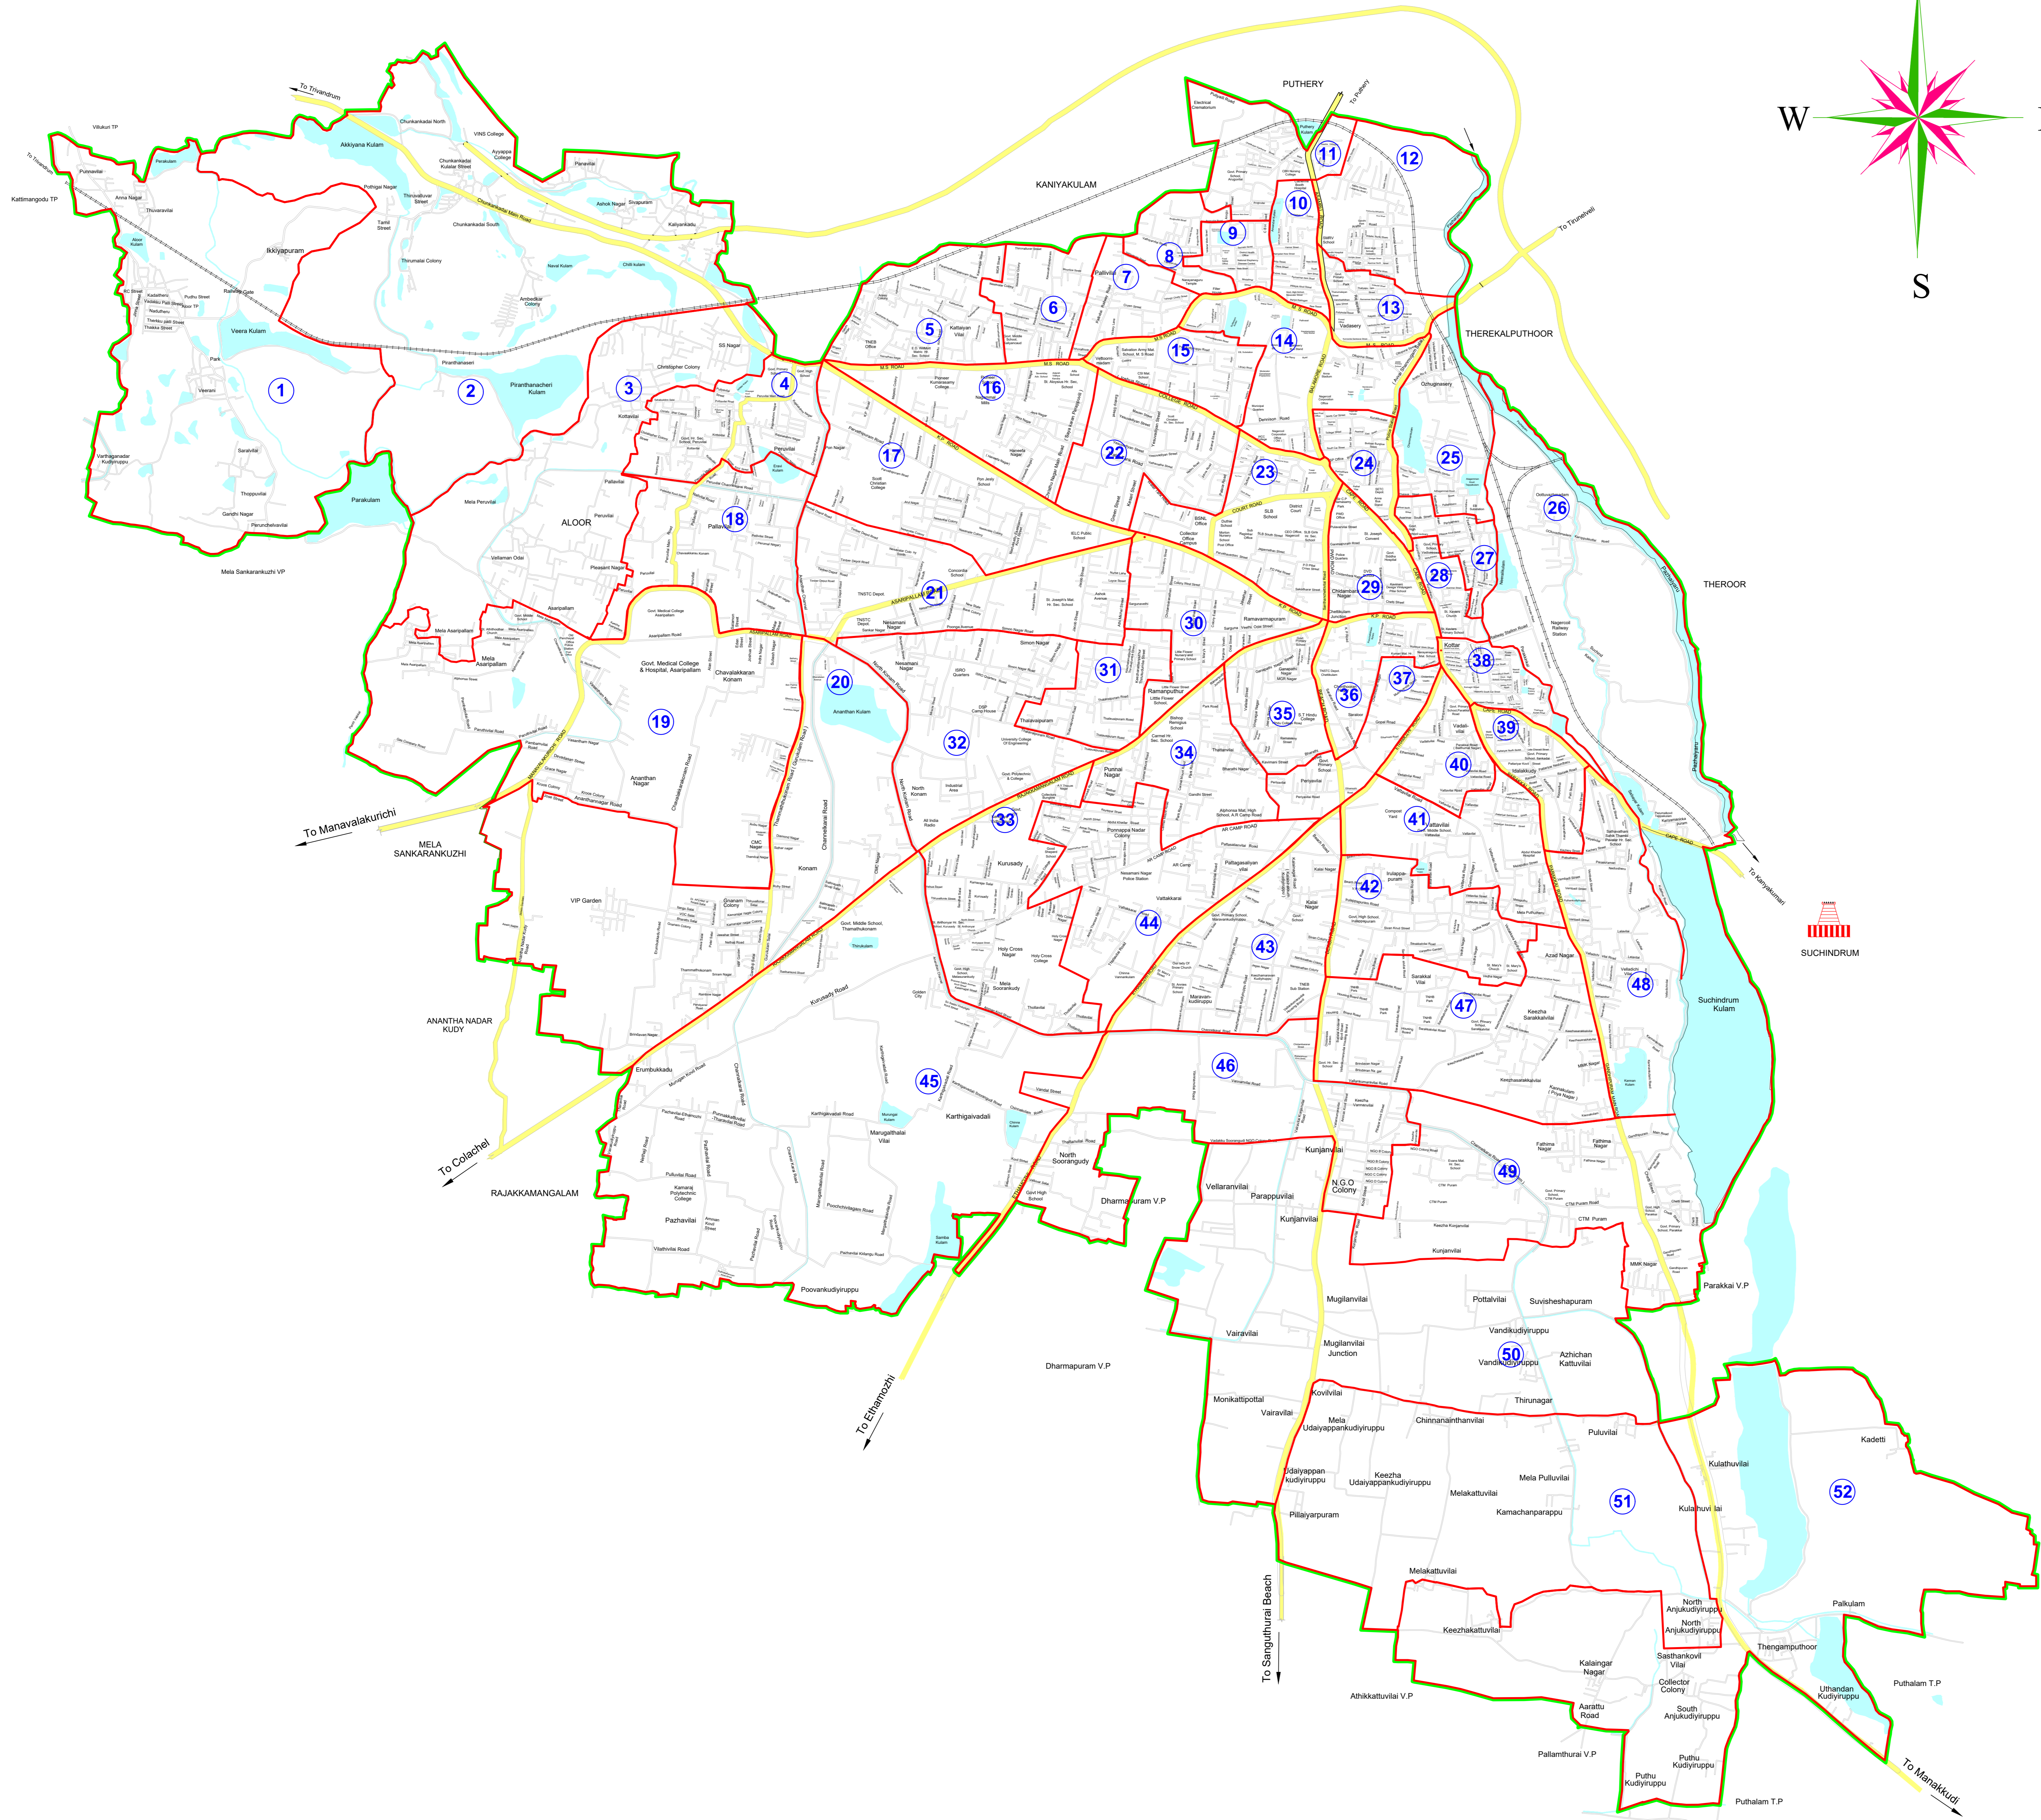

# NAGERCOIL CITY MUNICIPAL CORPORATION - CITY MAP

## LEGEND

-  TOWN BOUNDARY
-  NEW WARD BOUNDARY
-  ROAD
-  WATER BODY

TOWN PLANNING OFFICER  
NAGERCOIL CITY MUNICIPAL CORPORATION

COMMISSIONER  
NAGERCOIL CITY MUNICIPAL CORPORATION